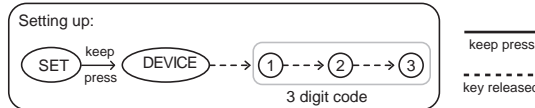

- For the Pass-Through port-
- Make sure you PlayStation®2 is turn off .
- Make sure the universal Remotes Receiver is plugged into the controller port your want to use.
- Plug the desired controller into the Pass-Through port .

- Insert a game into your PlayStation®2.
- Turn on your PlayStation®2 & enjoy the movie!
- For universal operations -
- When use with Sony's new SCPH-5000 series and SCPH-70000 PlayStation®2 hardware, it needn't inside a receivers, otherwise must be inside one.
- If use with other device such as TV VCR and AUX ,it must fine out the code of brand name from the attach CODE LIST. Find the correct code and enter in .then press the device key and can controller it.

- Set up -
- Following the attached CODE LIST to find out the code of the brand name, model number and code number. The setup procedure as the following:
- Press and hold the [SET] key then press the selected DEVICE key, such as TV/VCR or AUX
- The LED lights up. Release both keys.
- Following the sequence to input code numbers (three digits).
- After inputting the 3 digit code number, the LED will be turned off if the code number is correct. If the code number is not in the list, the LED will flash twice and remain in the setup status, please re-start the "Set up".
- Setup is finished.

Please note: to leave the Setup mode at any time, please press the DEVICE key (System will leave the Setup mode automatically after no keys have been pressed for 10 seconds).