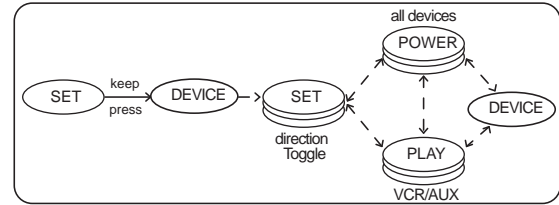

Remark: During the SEARCH MODE status, other than [POWER] key (VCR/AUX is [POWER] & [PLAY] key) all the keys can operated normally. You can check the other keys from within the SEARCH MODE without leaving the function. (System will leave the Search mode automatically if no key has been pressed for 30 sec).

BRAND CODE DISPLAY

- There are three digits for each brand code, and any one of digits may be shown. Press and hold the [SET] key then press the selected digit, e.g.1 or 2 or 3.
- Release both keys.
- The number of LED flashing times is the control code of the selected digit.

BRAND CODE LIST

You will be able to download in every moment the codes list about every device from www.atomic-accessories.com. Info-line: info@atomic-accessories.com.

PLEASE NOTE: Will be available codes for the greater device presents on the market. Is possible that codes for a particular device do not exist.