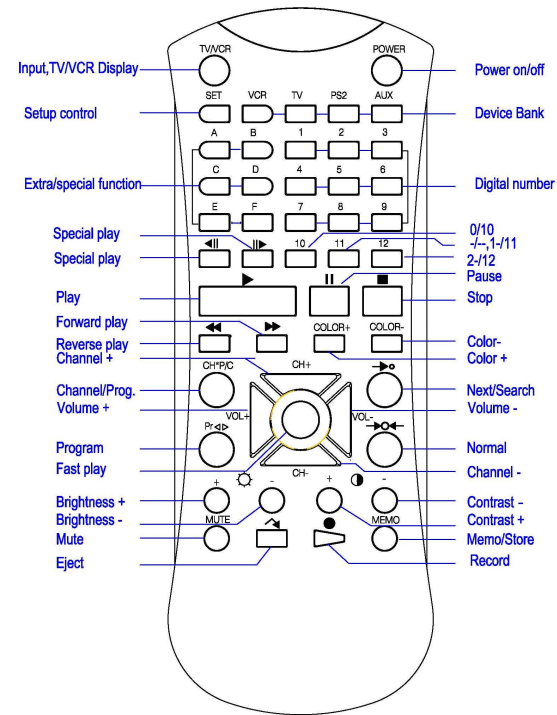

VERSION 2.1 DVD REMOTE CONTROL

The remote control for all Playstation2® models

INSTRUCTION MANUAL

TV functions description

Note:1. A,B,C,D,E,F are special function keys, These keys' function may be different in many devices.

VCR/AUX functions description

Note:1. A,B,C,D,E,F are special function keys, These keys' function may be different in many devices.

PS2 functions description

Product features

- Operating 4 Four devices (TV, VCR, SONY PlayStation® 2 games console, AUX(CD/VCD/LD/DVD/AIRCONDITIONER)
- Operate voltage: 2.4~3.4v
- Standby current: <50uA
- Operating current: <32mA
- Operate voltage 2.4~3.4v
- Use 2 AAA batteries.
- Operating distance: 7m
- Transmission Indicator LED
- Operating mode: Set Up mode, Quick Search mode, Display mode
- Operating angle of approx 45 degrees

- Set up -
- Following the attached CODE LIST to find out the code of the brand name, model number and code number. The setup procedure as the following:
- Press and hold the [SET] key then press the selected DEVICE key, such as TV/VCR or AUX
- The LED lights up. Release both keys.
- Following the sequence to input code numbers (three digits).
- After inputting the 3 digit code number, the LED will be turned off if the code number is correct. If the code number is not in the list, the LED will flash twice and remain in the setup status, please re-start the "Set up".
- Setup is finished.

BRAND CODE DISPLAY

- There are three digits for each brand code, and any one of digits may be shown. Press and hold the [SET] key then press the selected digit, e.g.1 or 2 or 3.
- Release both keys.
- The number of LED flashing times is the control code of the selected digit.