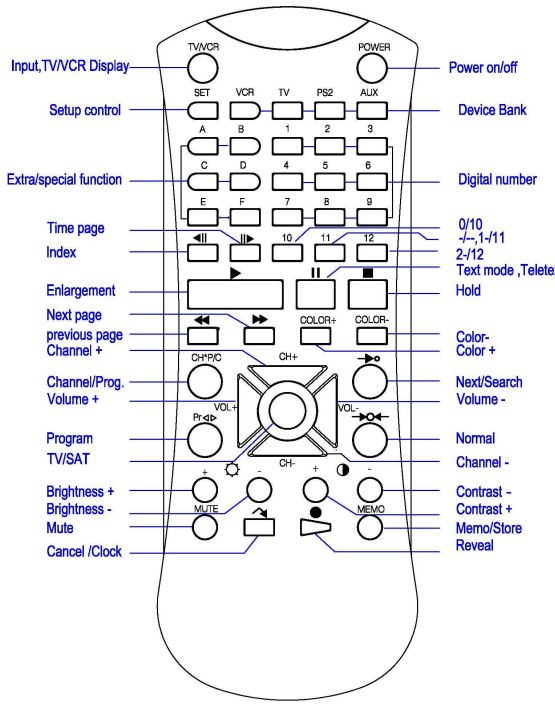

VERSION 2.1 DVD REMOTE CONTROL

The remote control for all Playstation2® models

INSTRUCTION MANUAL

TV functions description

Note:1. A,B,C,D,E,F are special function keys, These keys' function may be different in many devices.

VCR/AUX functions description

Note:1. A,B,C,D,E,F are special function keys, These keys' function may be different in many devices.

PS2 functions description

Product features

- Operating 4 Four devices (TV, VCR, SONY PlayStation® 2 games console, AUX(CD/VCD/LD/DVD/AIRCONDITIONER)
- Operate voltage: 2.4~3.4v
- Standby current: <50uA
- Operating current: <32mA
- Operate voltage 2.4~3.4v
- Use 2 AAA batteries.
- Operating distance: 7m
- Transmission Indicator LED
- Operating mode: Set Up mode, Quick Search mode, Display mode
- Operating angle of approx 45 degrees